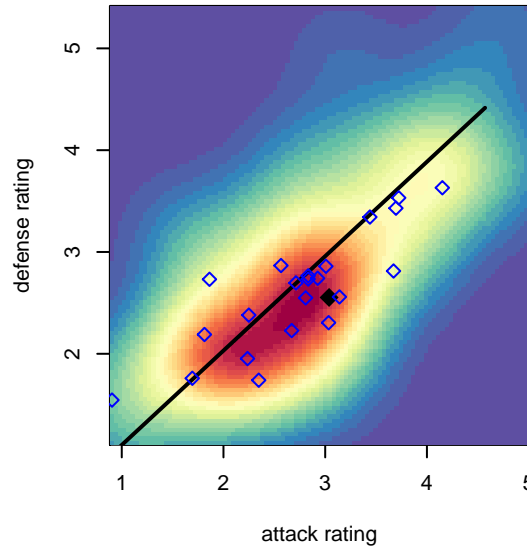

**attack and defense rating
relative to others at age
and all opponents in last 13 months**